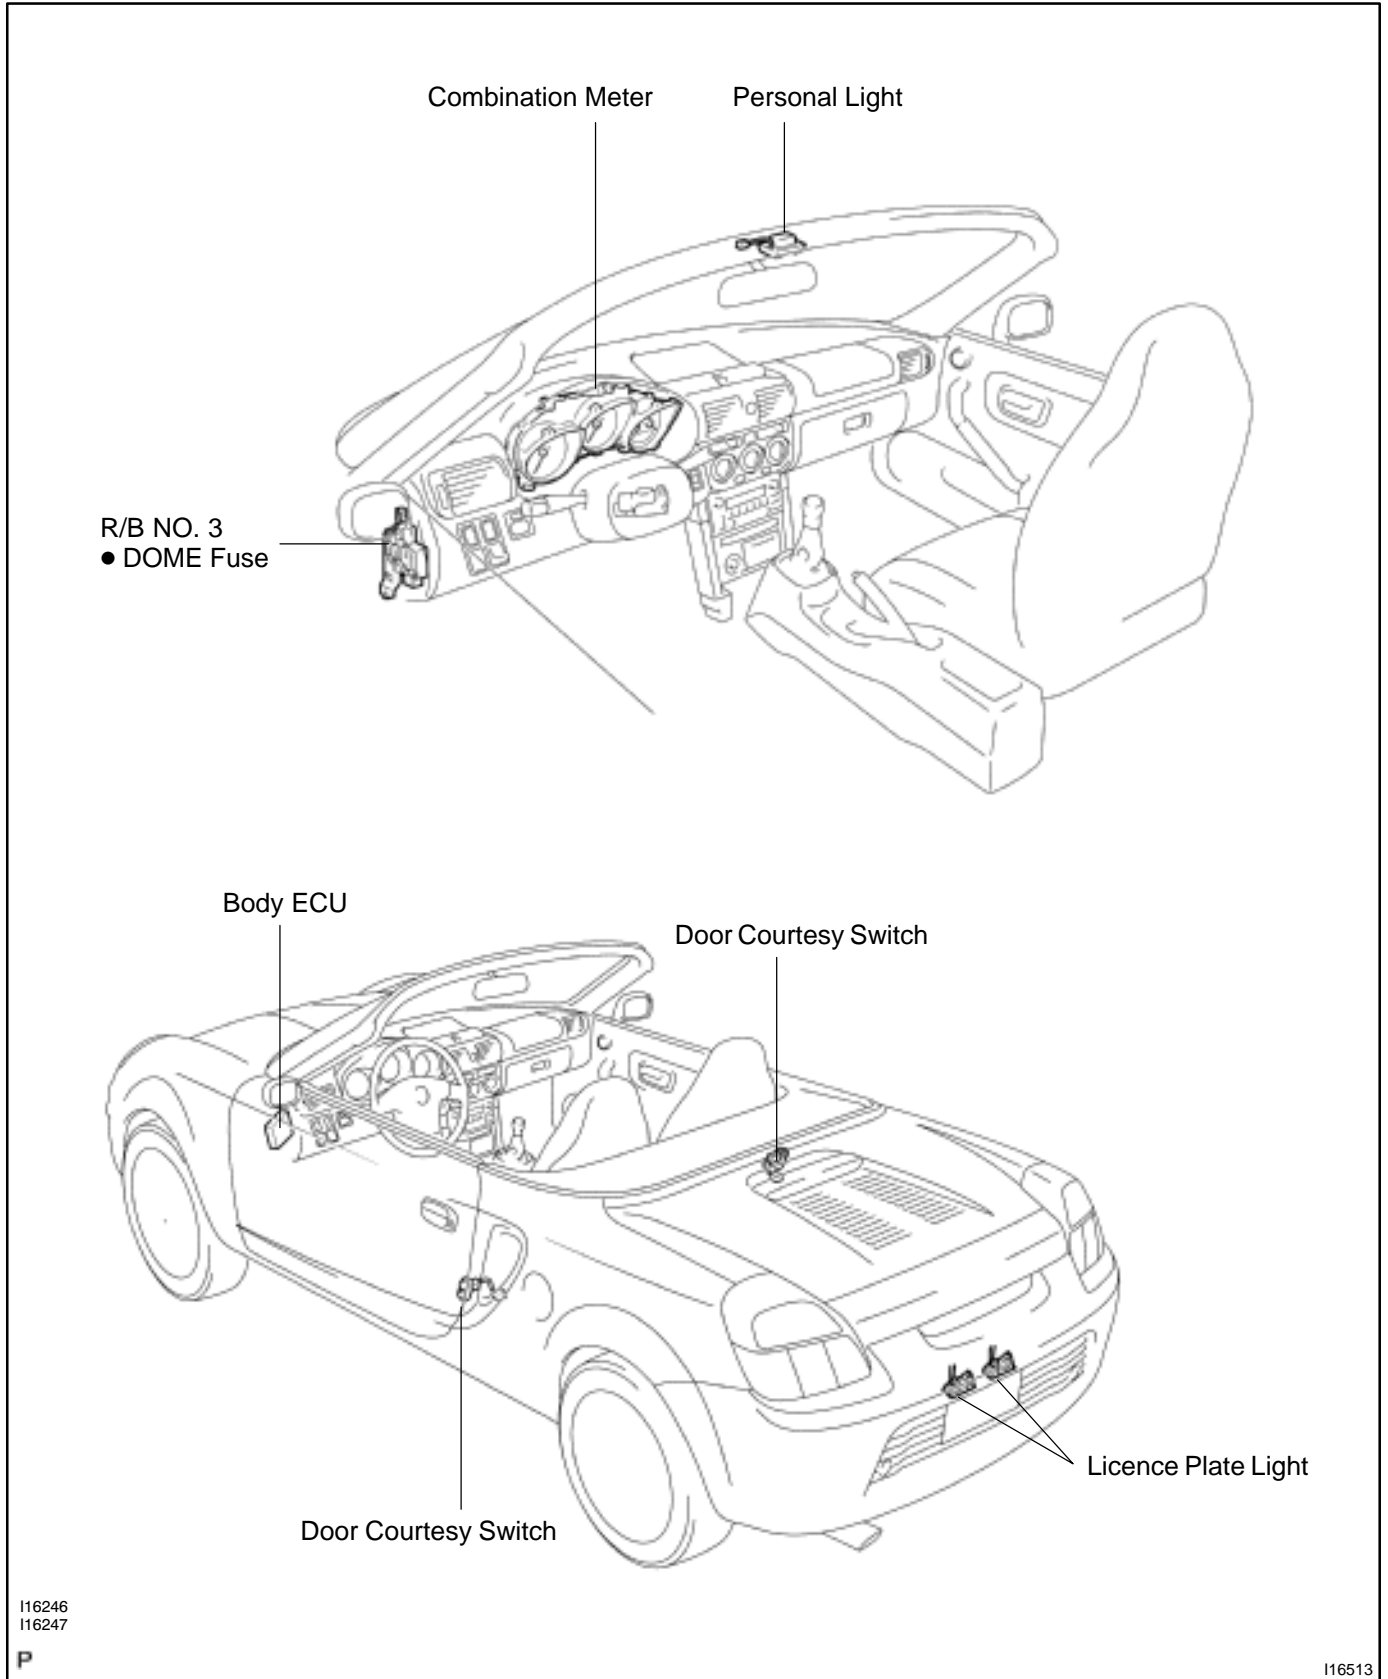

INTERIOR LIGHT SYSTEM LOCATION

BE0P0-04

I16246
I16247

I16513